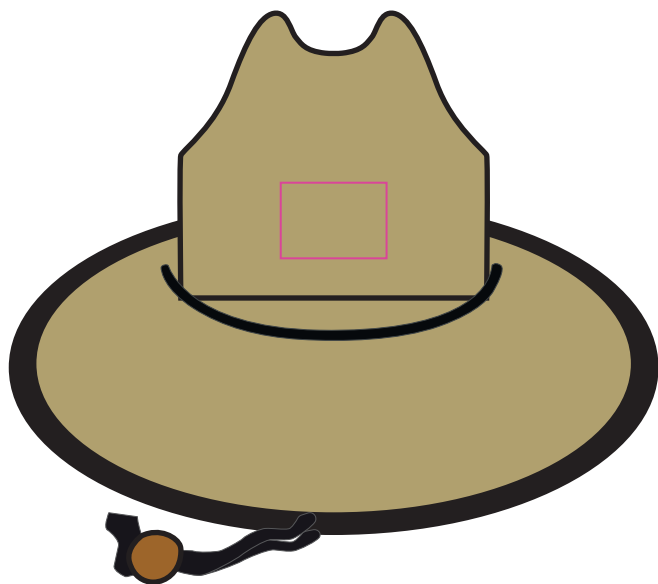

Product: Straw Hat  
Product Size: 58cm(head size)  
Decoration Options: Screen Print,Embroidery

Shown at 20% actual size  
Embroidery size: 70mm(w) x 50mm(h)

### Hat Brim

Shown at 15% actual size  
Product size: 1400mm(w) x 30mm(h)  
Print size: 1400mm(w) x 30mm(h)

### Custom inner brim cloth full colour print

- Knife line
- Safe print area
- Bleed area

Print size: 430mm(w) x 400mm(h)  
Shown at 20% actual size